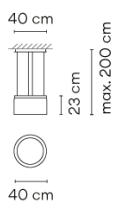

2288

Design By Diez Office

The hanging version with a diameter of 40 cm, providing a nuanced and elegant light over work surfaces, dining areas and meeting tables.

Model Sheet

Optional : Extra cable length
Min. quantity, upcharge and extra lead time apply [EN]

Finish	18 Graphite ADAPTA RF 9913 WX
LED temperature color	3000 K / 4000 K
Dimming	DALI / CASAMBI / 1-10V PUSH / SENSOR
Installation type	Surface Canopy
Materials	Ceiling rose: Steel Body: Aluminum
Light source	1 x LED STRIP 24V 18W G
LED	CRI>90 1325 lm 118 3000 K / 4000 K
Driver	Constant Voltage 220-240 V V 50-60 Hz HZ
Remarks	Sensor on the LED base   Dimmer LED    PUSH
Application	Hanging lamps
Packaging	1 Box 0.54 m x 0.54 m x 0.42 m Gross weight 11.7 Net weight 9.7 Vol. 0.1224

Lighting effect

General Lighting

Lamp for general lighting that equally distributes the light in all directions.

Photometric Data

Efficiency	38.65 lm/W
Coordinate System	CG
Total Flux	868.47 lm
Maximum Value	348.73 cd